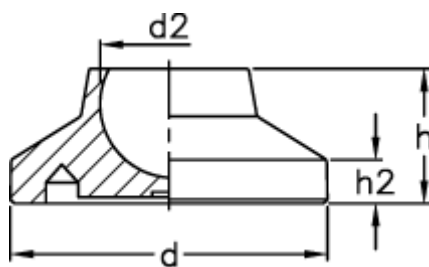

Data Sheet

Article number: 2310340131

Description: E+G Base without no-slip disc
LS.A-40-14

Measures

D	= 40
d2	= 14
h	= 17
h2	= 5.5
Max load (N)	= 10000